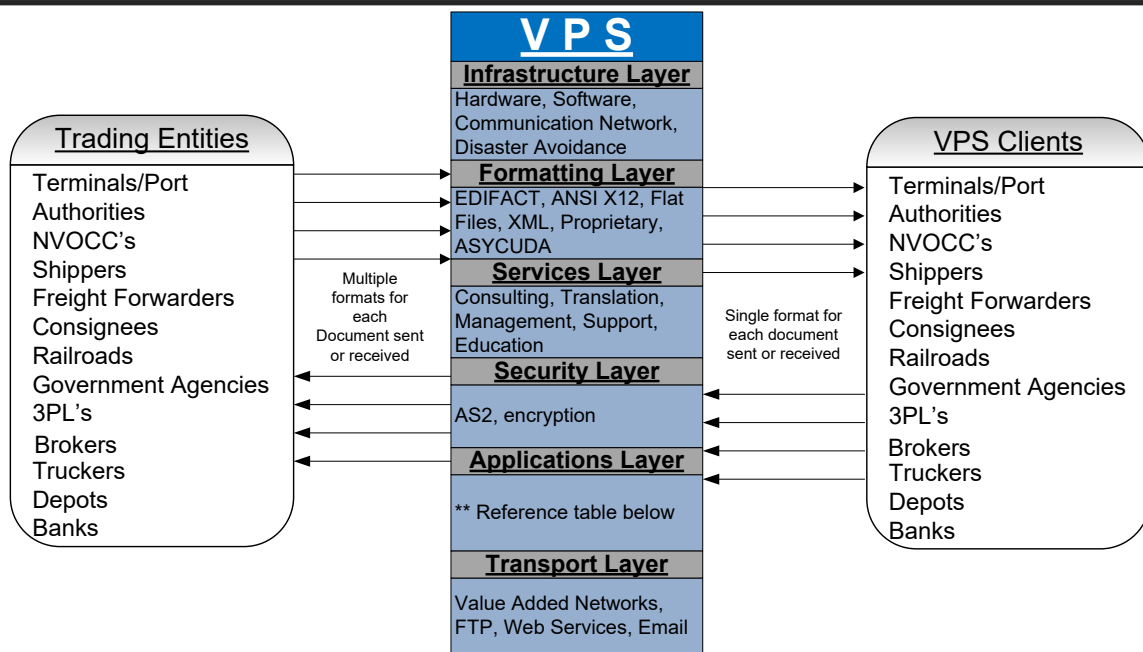

Vilden Associates, Inc.

Vilden Portal Service (VPS) eCommerce/API/EDI & Portal Solution

Cloud-based eCommerce, API, EDI services. Convert any format to any format; one to one, one to many, and many to one relationships.

** Applications	**	**
<ul style="list-style-type: none"> Global Track & Trace Intermodal Management System Electronic Billing 	<ul style="list-style-type: none"> Trucking Management System Warehouse Management System Global Liner System 	<ul style="list-style-type: none"> Global Logistics System Demurrage Detention / Per Diem Web Forms

Our cloud portal is the premier environment for collaboration and interconnectivity within your logistics operation.

VPS offers a full range of electronic transaction sets (API, EDI) used for the creation of shipping and freight information, including: **shipping instructions, orders, booking requests and confirmations, gate moves, vessel load and discharge moves, rated & unrated Bills of Lading, Manifests, shipments milestones and status notifications, Customs security filings and dispositions for countries around the world, invoices, and much more.**

Services Include

- **API data mapping** allows your system to sync with your customers and/or vendors systems
- **EDI translation** software translates information from senders systems into EDI or proprietary formats of recipients
- **Communications network** needed to send and receive API/EDI (supports AS2, FTP, SFTP, FTPS and other secure connections)
- Ongoing **eCommerce support and maintenance** services **web-based** inquiries and reports